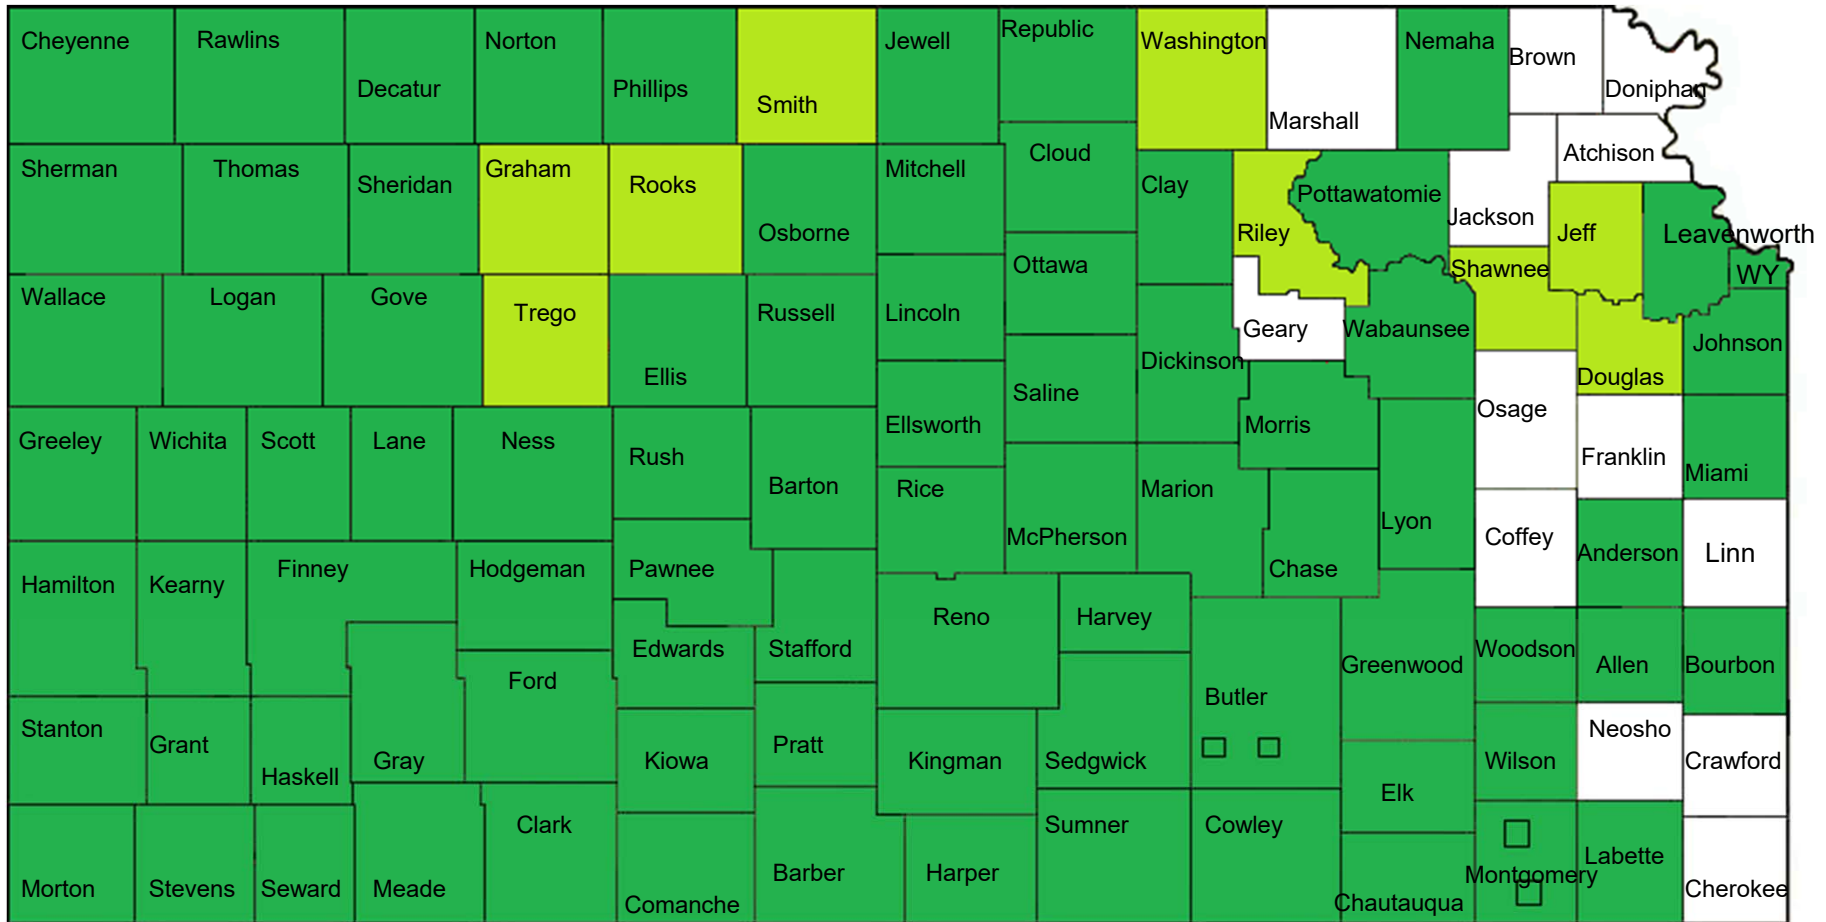

# Text-to-911 Status Map – 7/26/2018

 = Text-to-911 Available

 = Text-to-911 Coming Soon