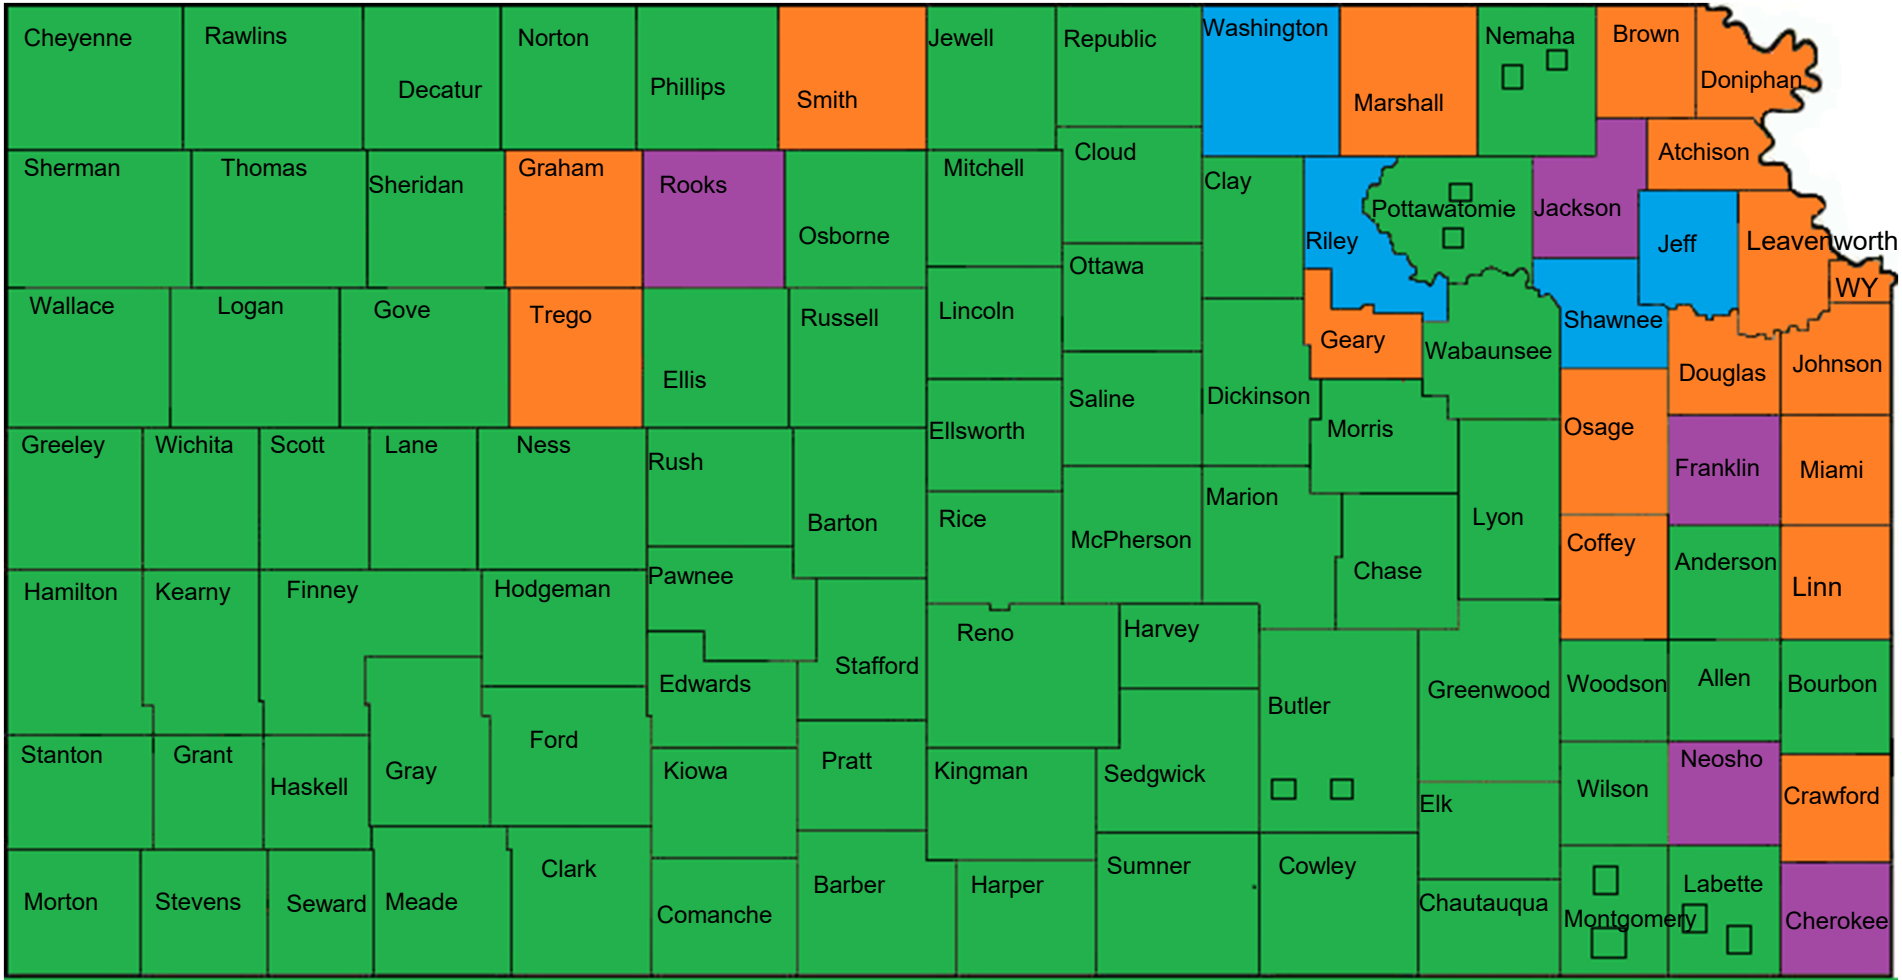

NG911 Status Map – 6/28/2018

- = Live on System
- = In Queue
- = Interest Indicated – No SOR
- = Other System Utilized
- = No Indication of Intent