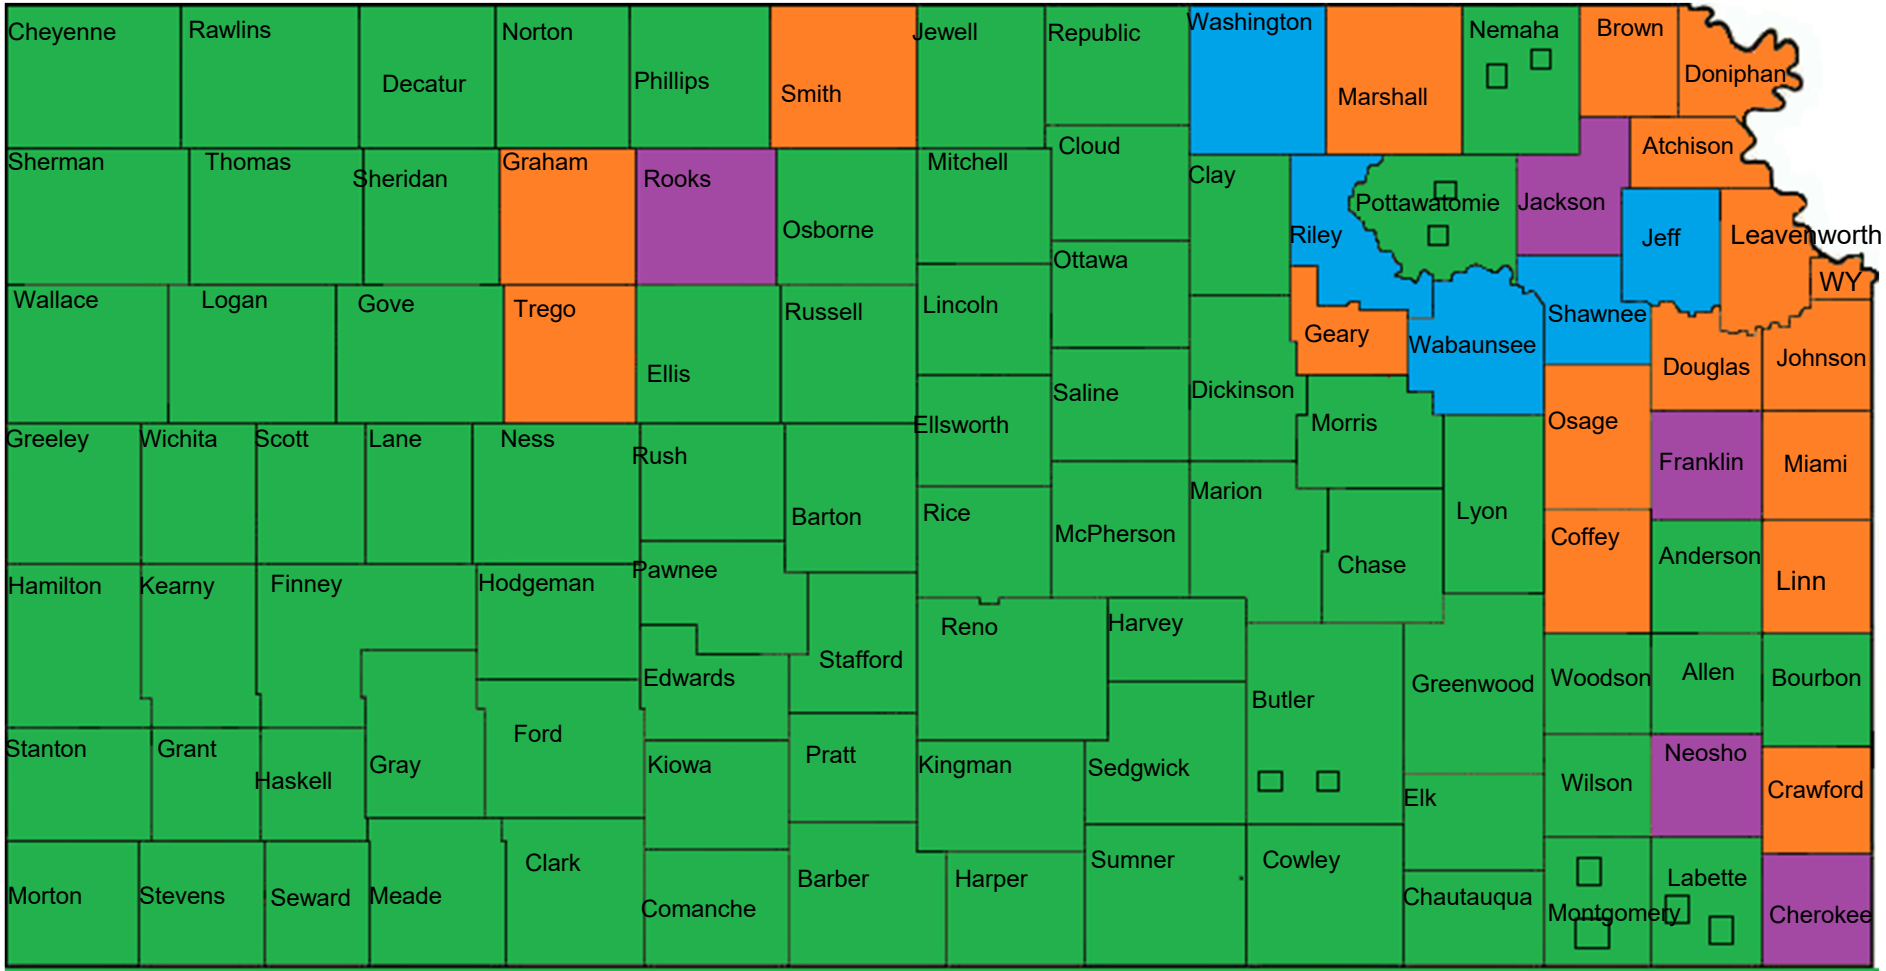

NG911 Status Map – 4/23/2018

- = Live on System
- = In Queue
- = Interest Indicated – No SOR
- = Other System Utilized
- = No Indication of Intent