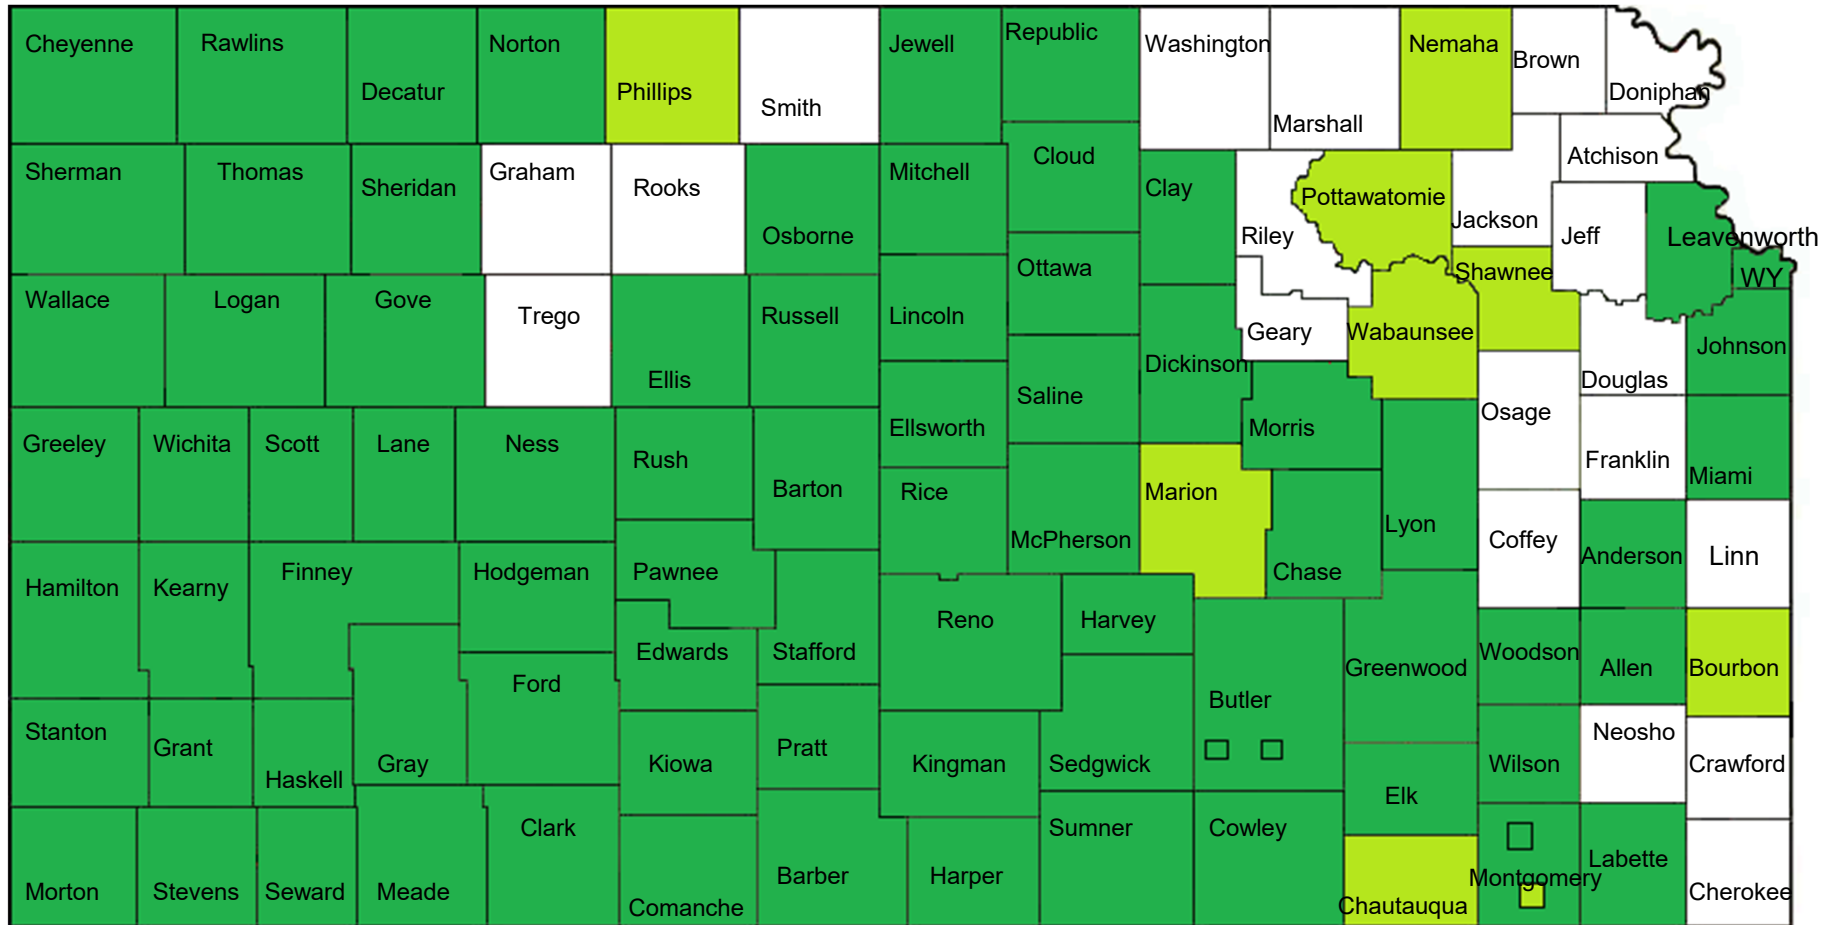

Text-to-911 Status Map – 12/19/2017

= Text-to-911 Available

= Text-to-911 Coming Soon