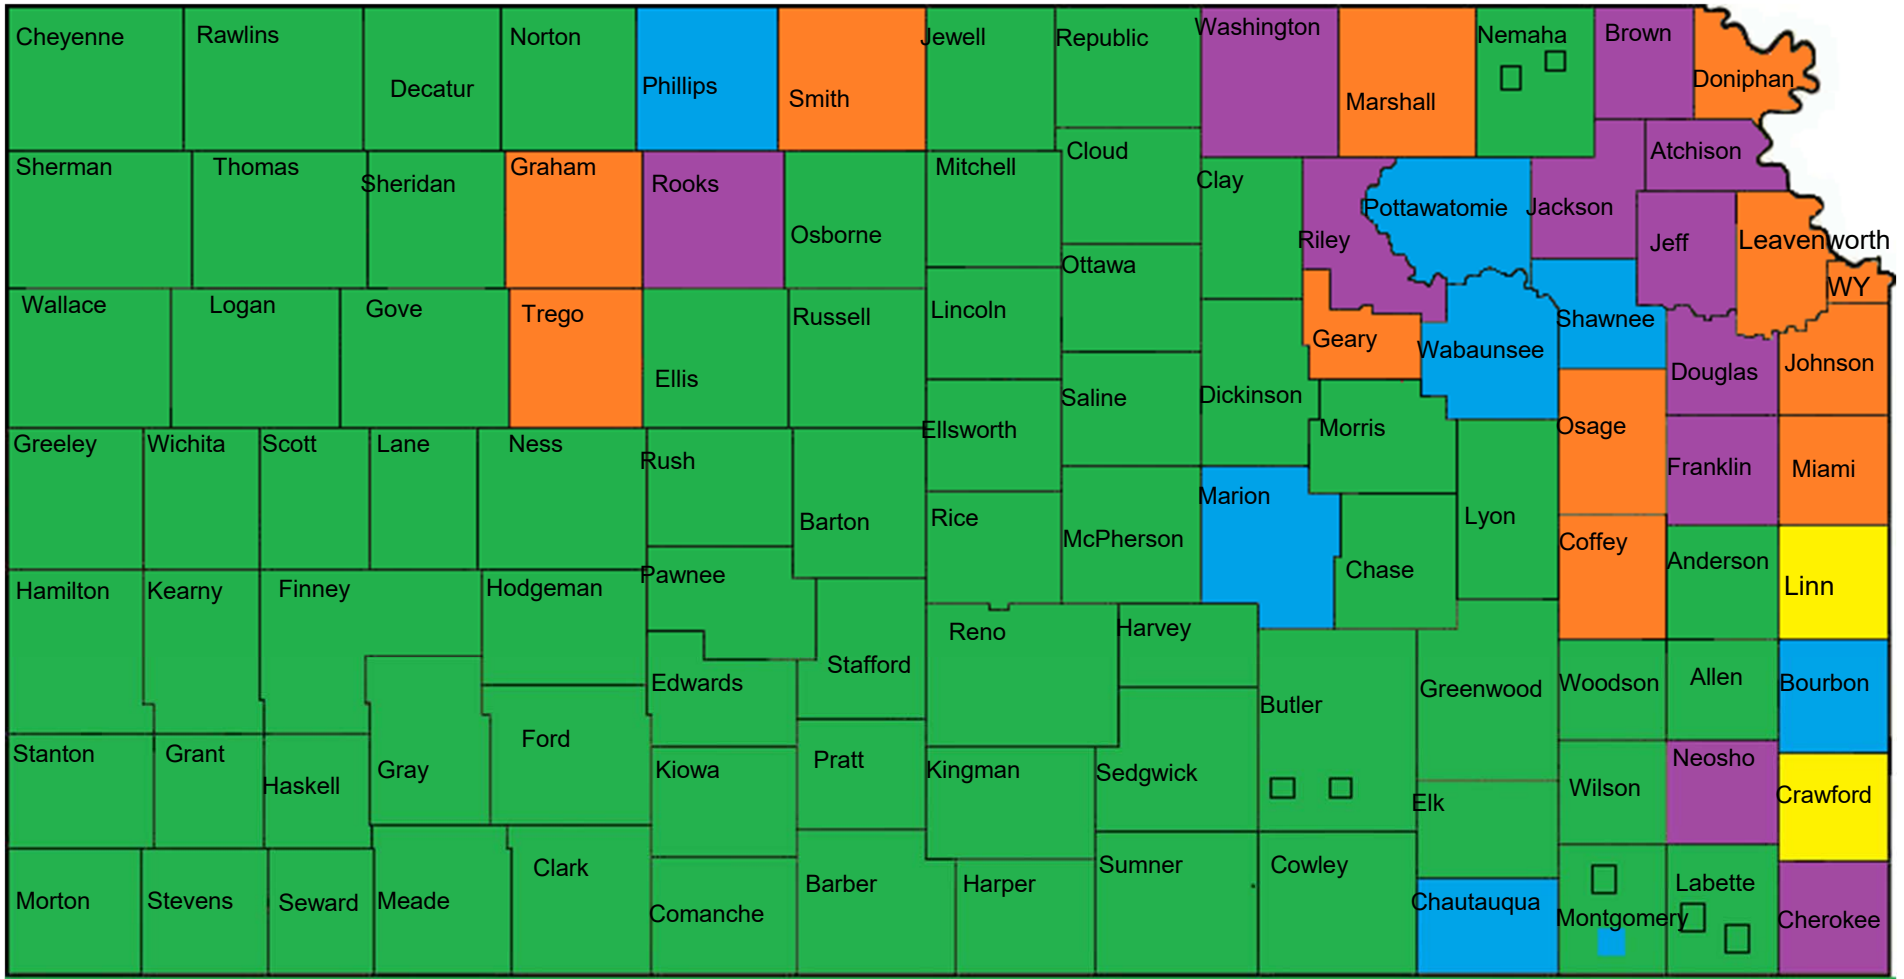

NG911 Status Map – 12/19/2017

- = Live on System
 = In Queue
 = Interest Indicated – No SOR

- = Other System Utilized
 = No Indication of Intent