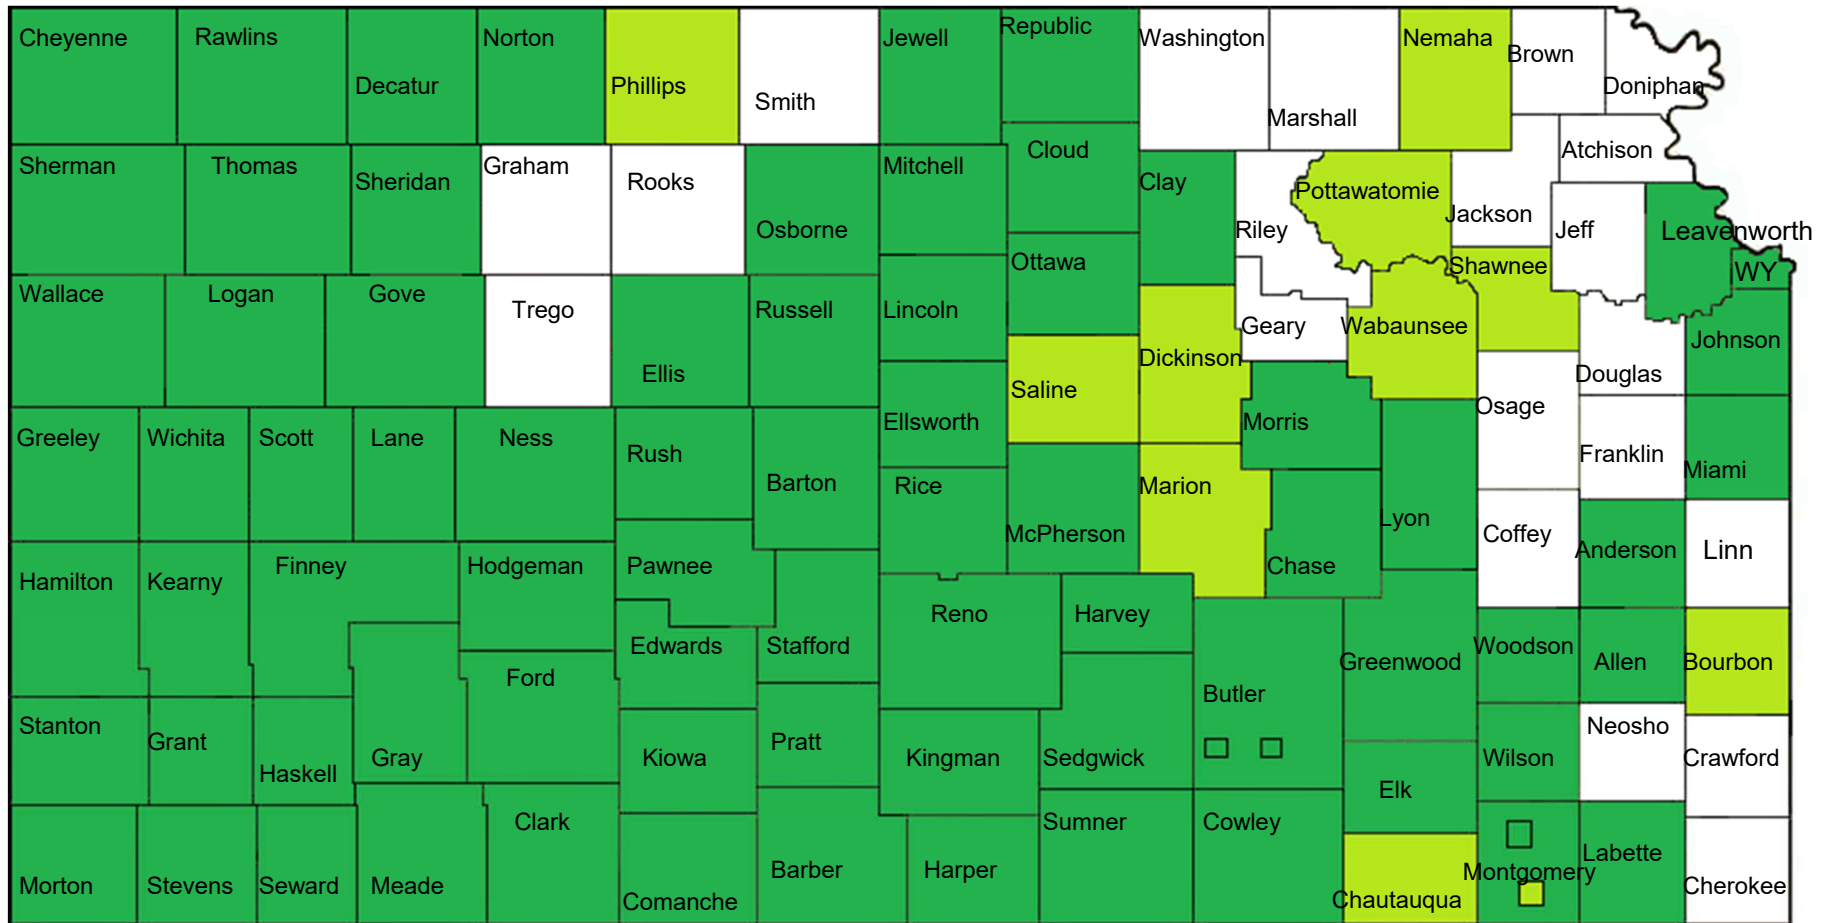

Text-to-911 Status Map – 12/01/2017

 = Text-to-911 Available

 = Text-to-911 Coming Soon