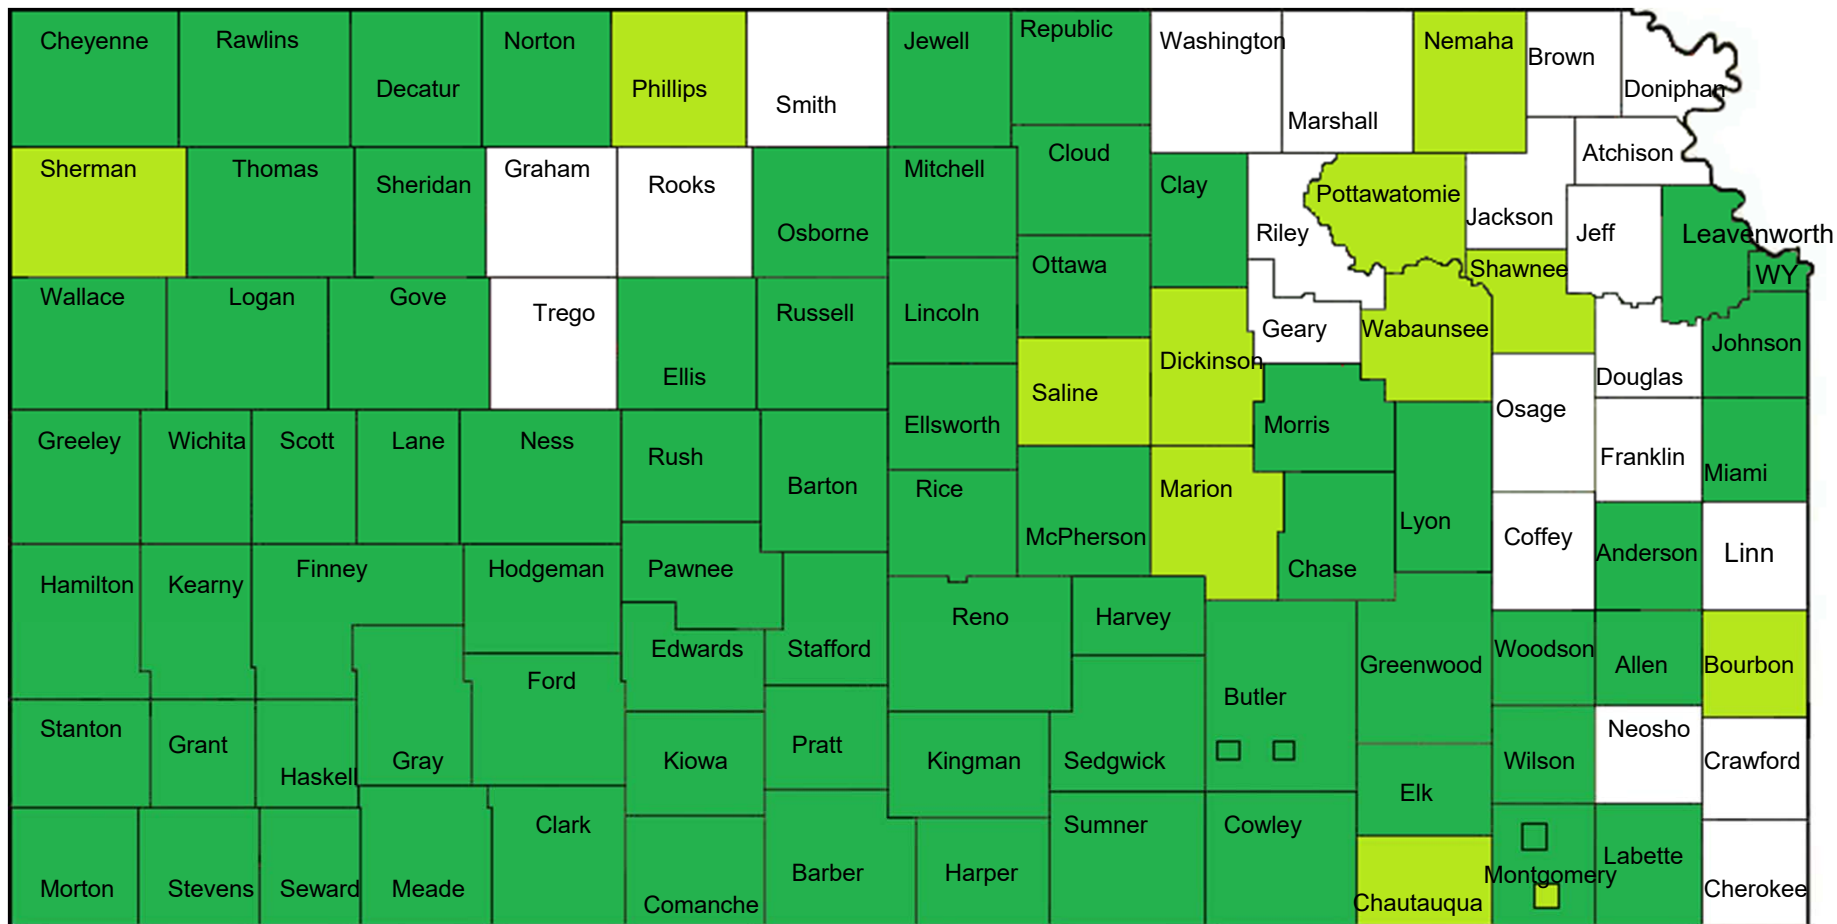

Text-to-911 Status Map – 11/02/2017

 = Text-to-911 Available

 = Text-to-911 Coming Soon