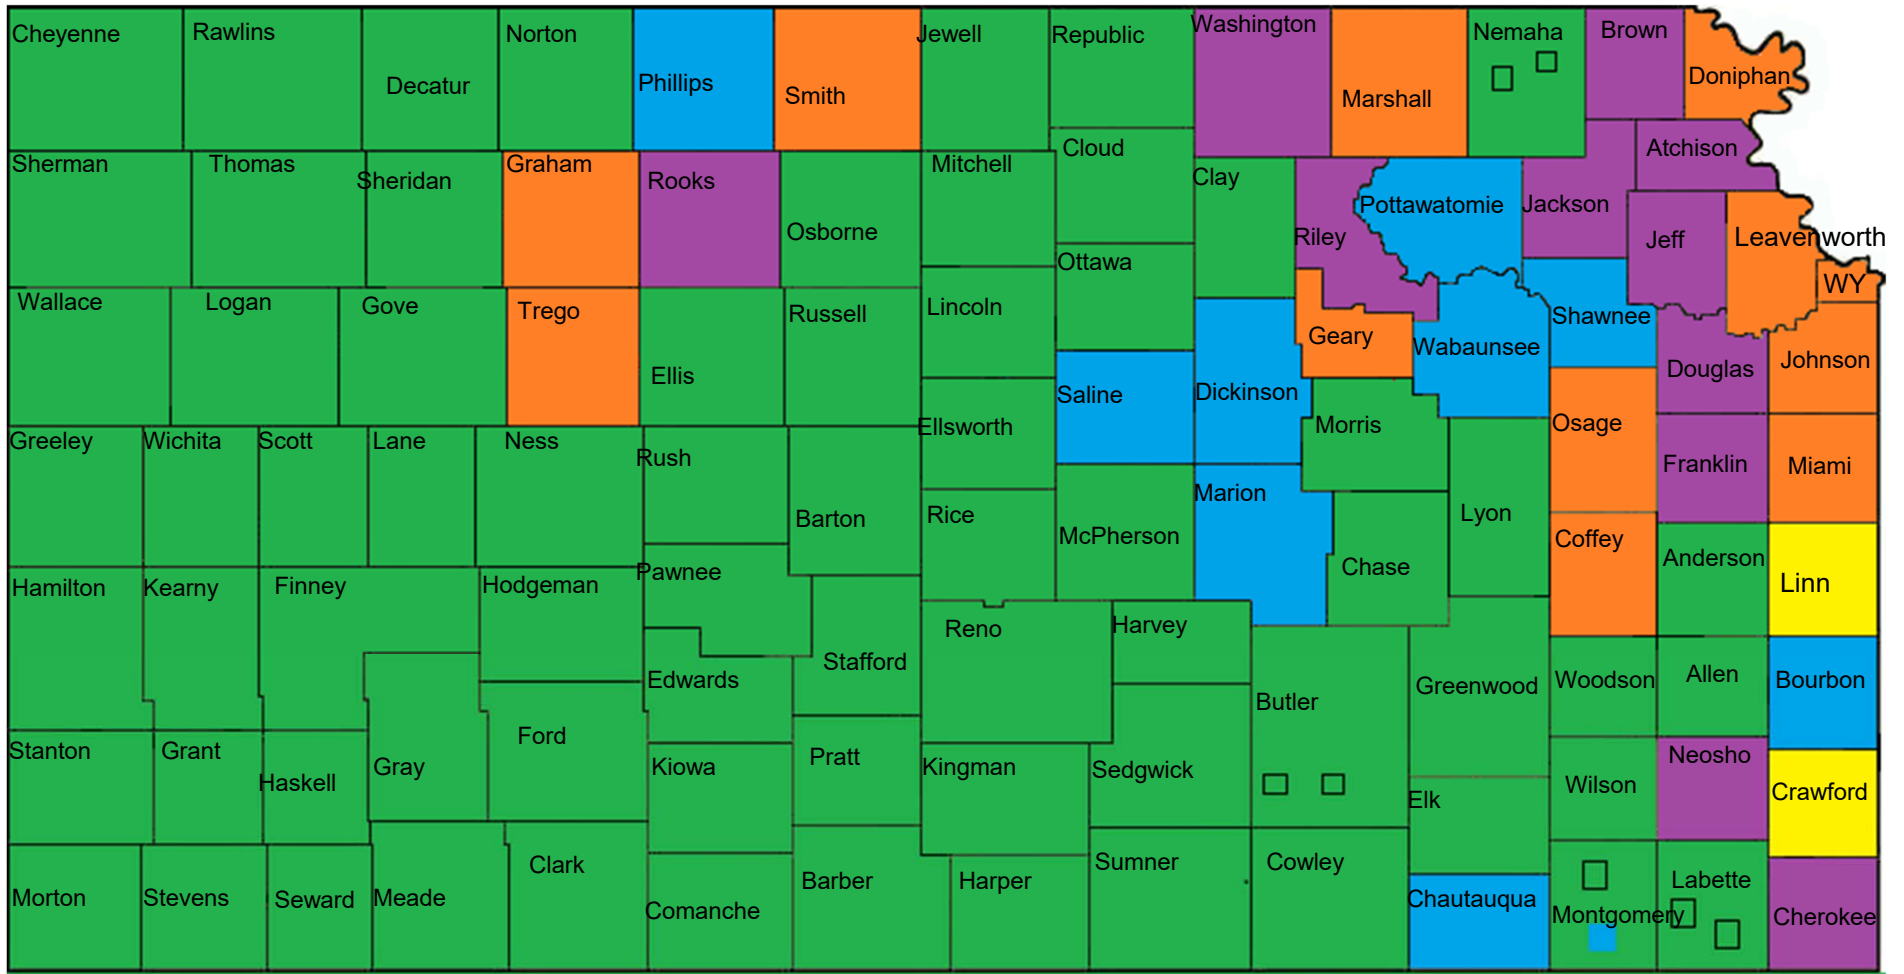

# NG911 Status Map – 11/21/2017

- = Live on System
- = In Queue
- = Interest Indicated – No SOR
- = Other System Utilized
- = No Indication of Intent