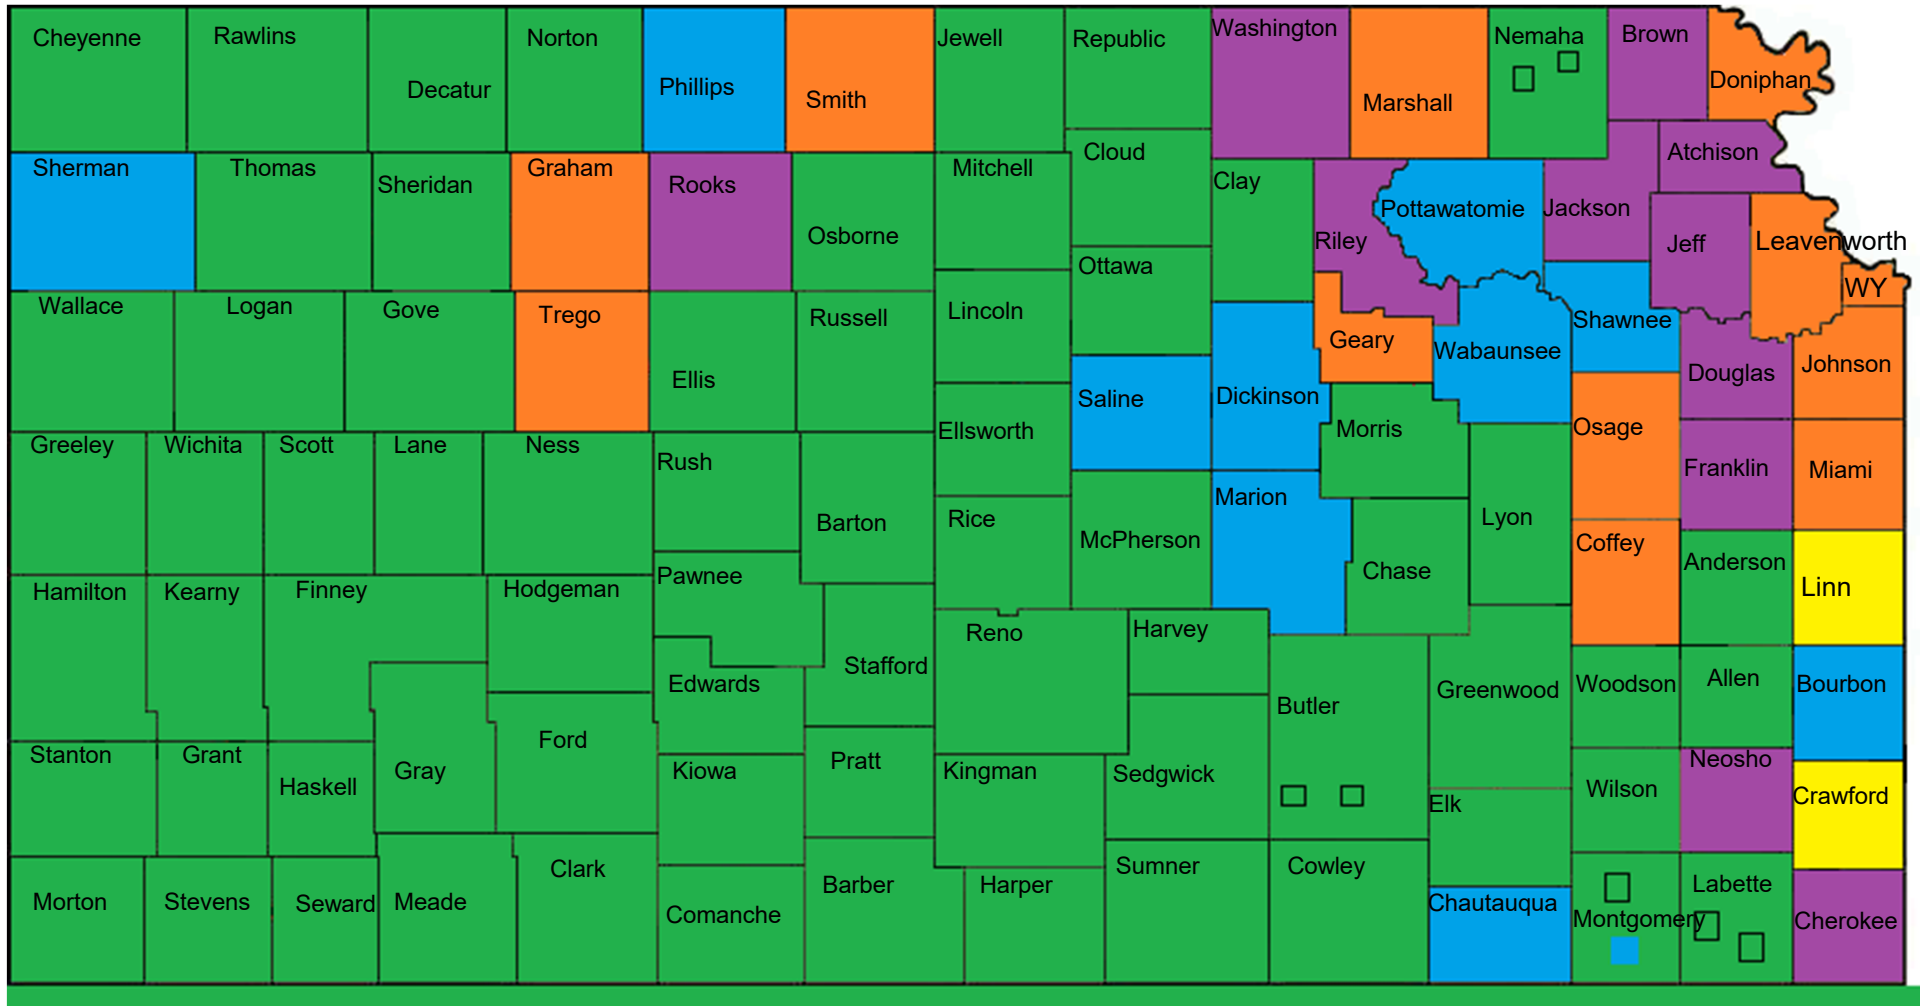

NG911 Status Map – 11/09/2017

■ = Live on System
 ■ = In Queue
 ■ = Interest Indicated – No SOR

■ = Other System Utilized
 ■ = No Indication of Intent