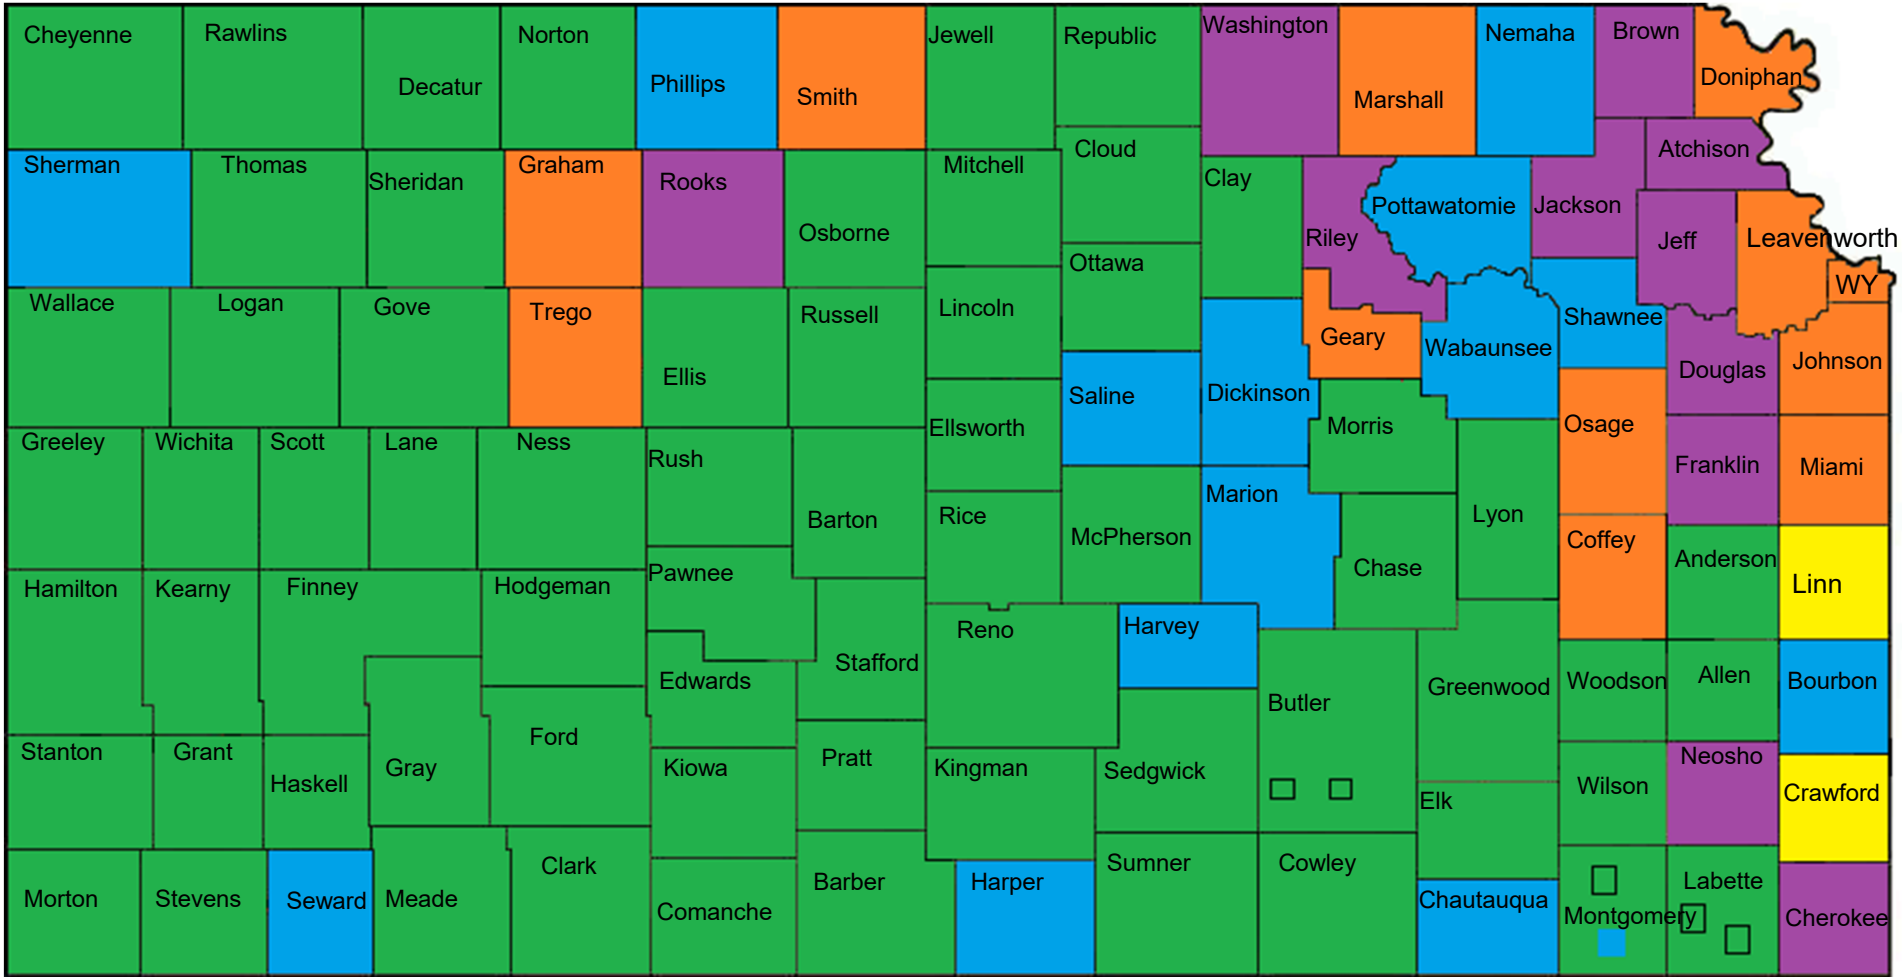

# NG911 Status Map – 10/01/2017

= Live on System
  = In Queue
  = Interest Indicated – No SOR

= Other System Utilized
  = No Indication of Intent