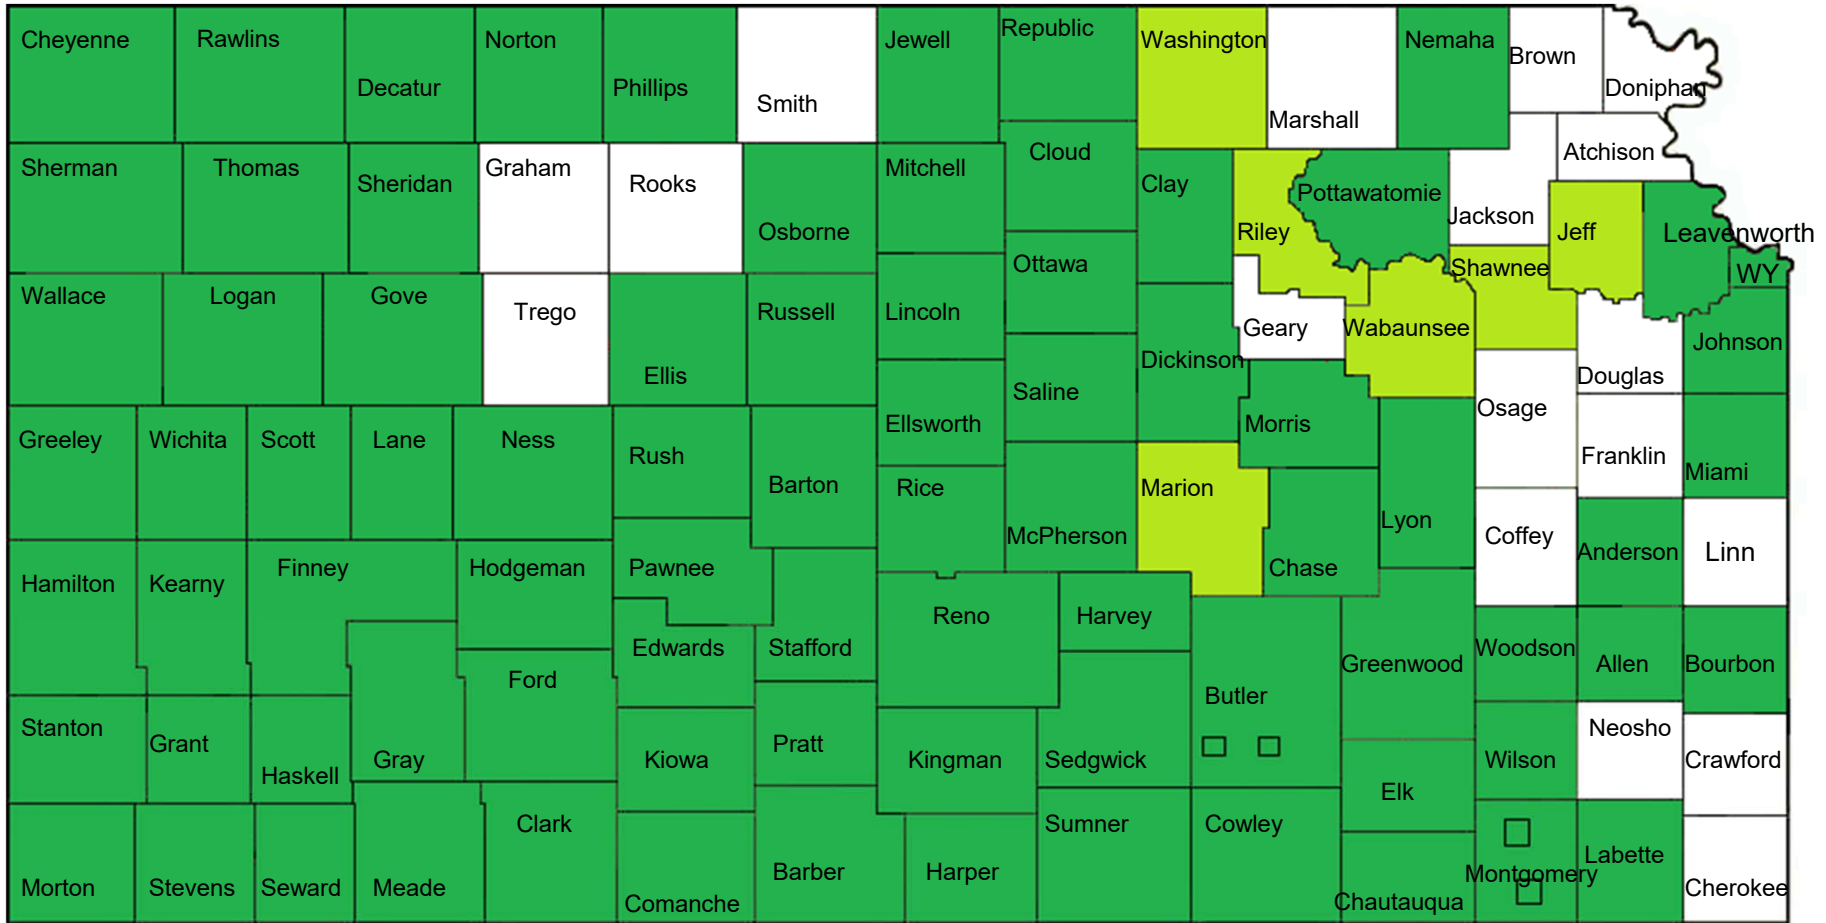

Text-to-911 Status Map – 4/13/2018

 = Text-to-911 Available

 = Text-to-911 Coming Soon